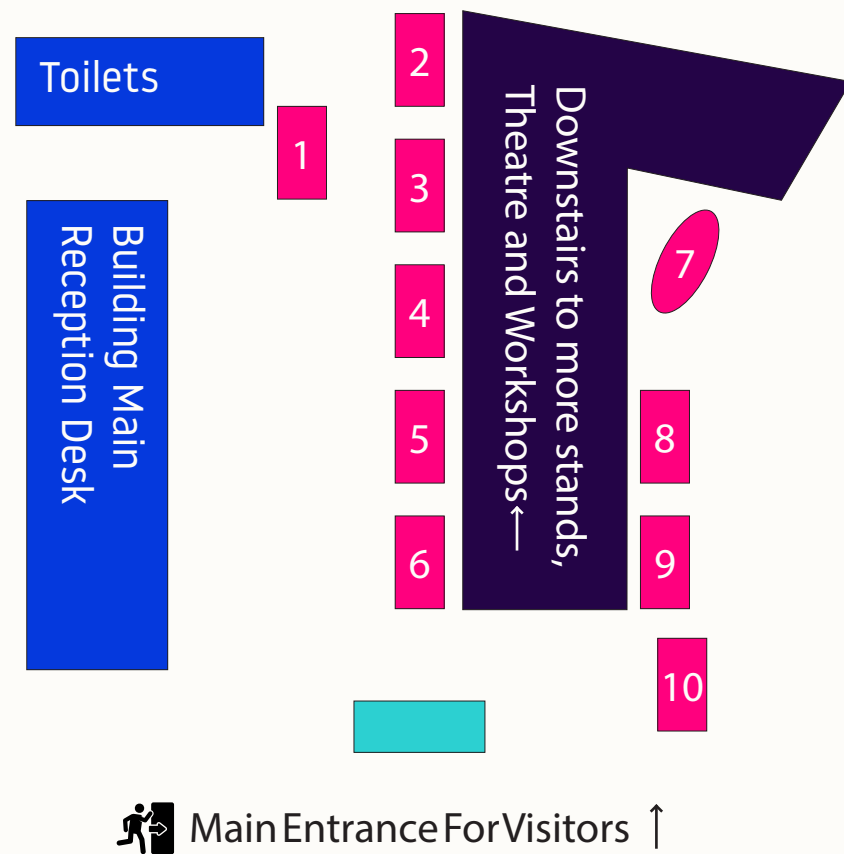

PERFORMING ARTS HE & TRAINING FAIR

Ground Floor Main Entrance

LG Floor Stand Area

1. Leeds Conservatoire
2. ArtsEd
3. Northern School of Contemporary Dance
4. Royal Central School of Speech and Drama
5. LIPA
6. Royal Welsh College of Music & Drama
7. Italia Conti
8. Royal Conservatoire of Scotland
9. Rose Bruford
10. Federation of Drama Schools
11. Guildhall School
12. Trinity Laban
13. Oxford School of Drama
14. Drama Studio London
15. Bristol Old Vic Theatre School
16. East 15
17. Mountview

KEY Registration Stairwell Stand

PERFORMING ARTS HE & TRAINING FAIR

LG Full Floor Plan